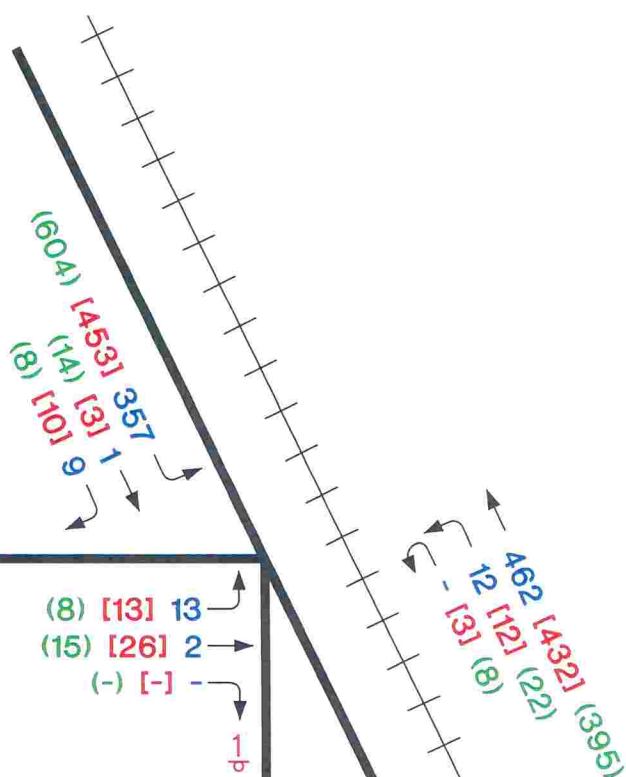

Pedestrians
 AM = 7
 Aft = 28
 PM = 12

Roger Ave

Sterling Ave

Pedestrians
 AM = 46
 Aft = 23
 PM = 32

Park Drive

New Trier High School
 8:15 AM - 3:25 PM

Pedestrians
 AM = 36
 Aft = 28
 PM = 28

Legend:

- XX - AM Peak Hour 7:30-8:30
- [XX] - Afternoon Peak Hour 3-4
- (XX) - PM Peak Hour 5-6
- - No Vehicles
- XX - Average Daily Traffic
- ↑ - Do Not Enter School Days 7:30 AM - 4:00 PM
- Existing Traffic Signal