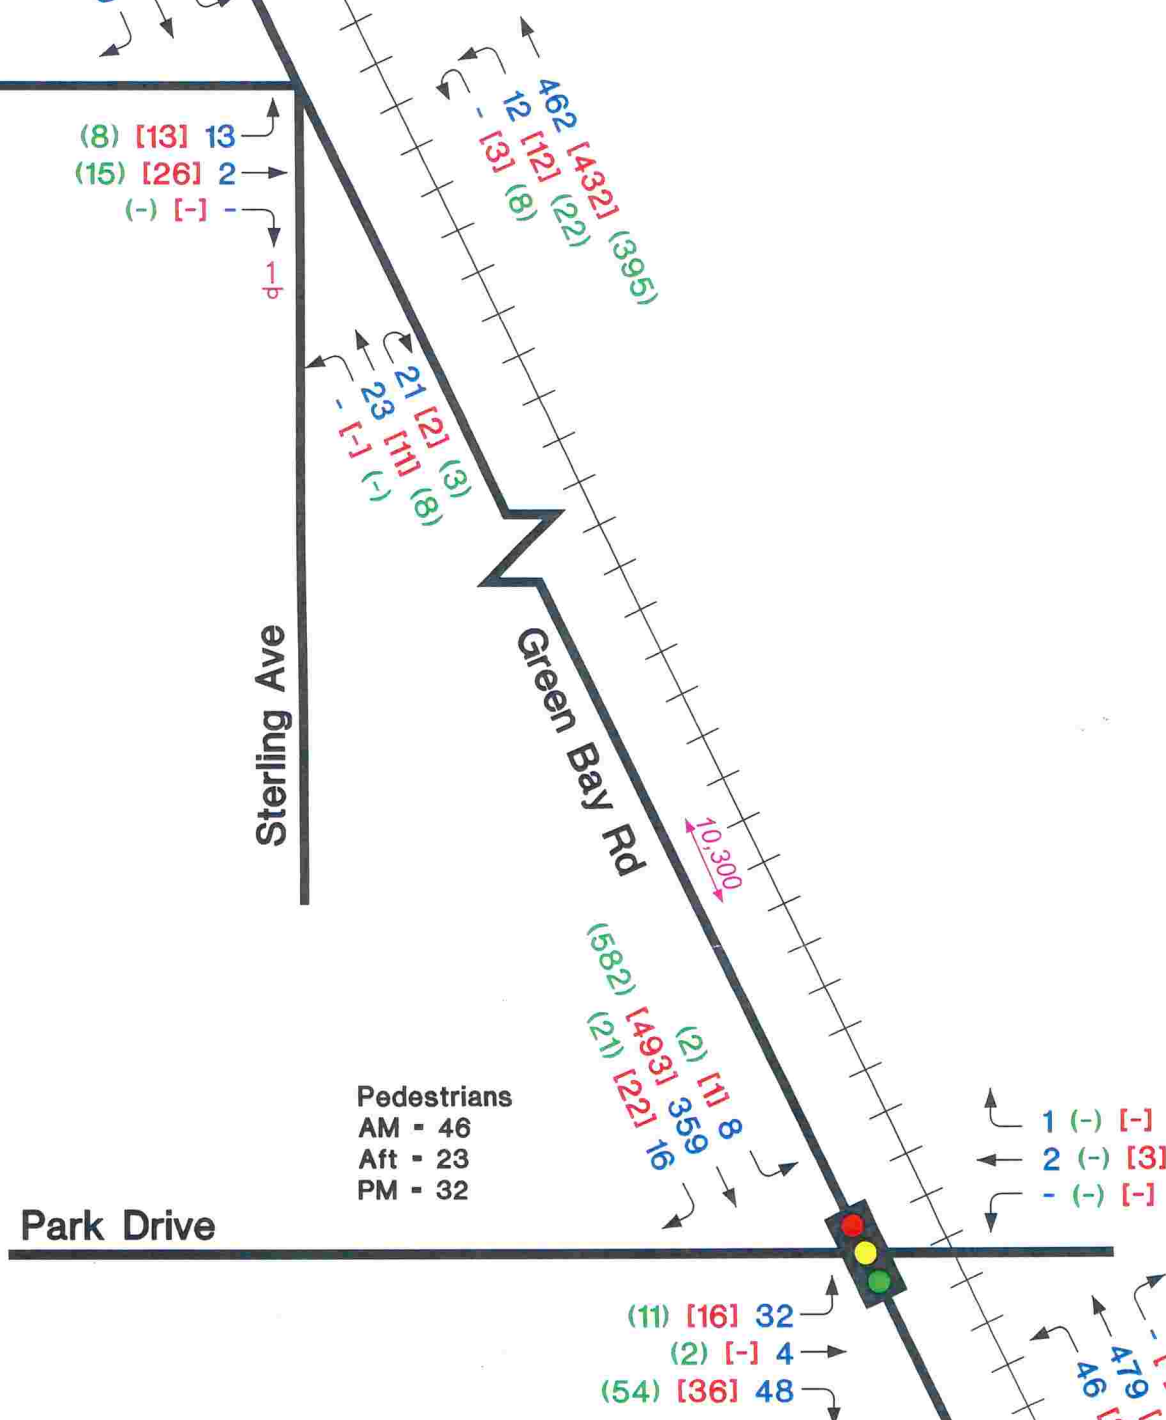

Pedestrians
 AM = 7
 Aft = 28
 PM = 12

Roger Ave

Sterling Ave

Pedestrians
 AM = 46
 Aft = 23
 PM = 32

Park Drive

New Trier High School
 8:15 AM - 3:25 PM

Pedestrians
 AM = 36
 Aft = 28
 PM = 28

Legend:

- XX - AM Peak Hour 7:30-8:30
- [XX] - Afternoon Peak Hour 3-4
- (XX) - PM Peak Hour 5-6
- - No Vehicles
- XX - Average Daily Traffic
- ↑ - Do Not Enter School Days 7:30 AM - 4:00 PM
- Existing Traffic Signal

Kenilworth Ave